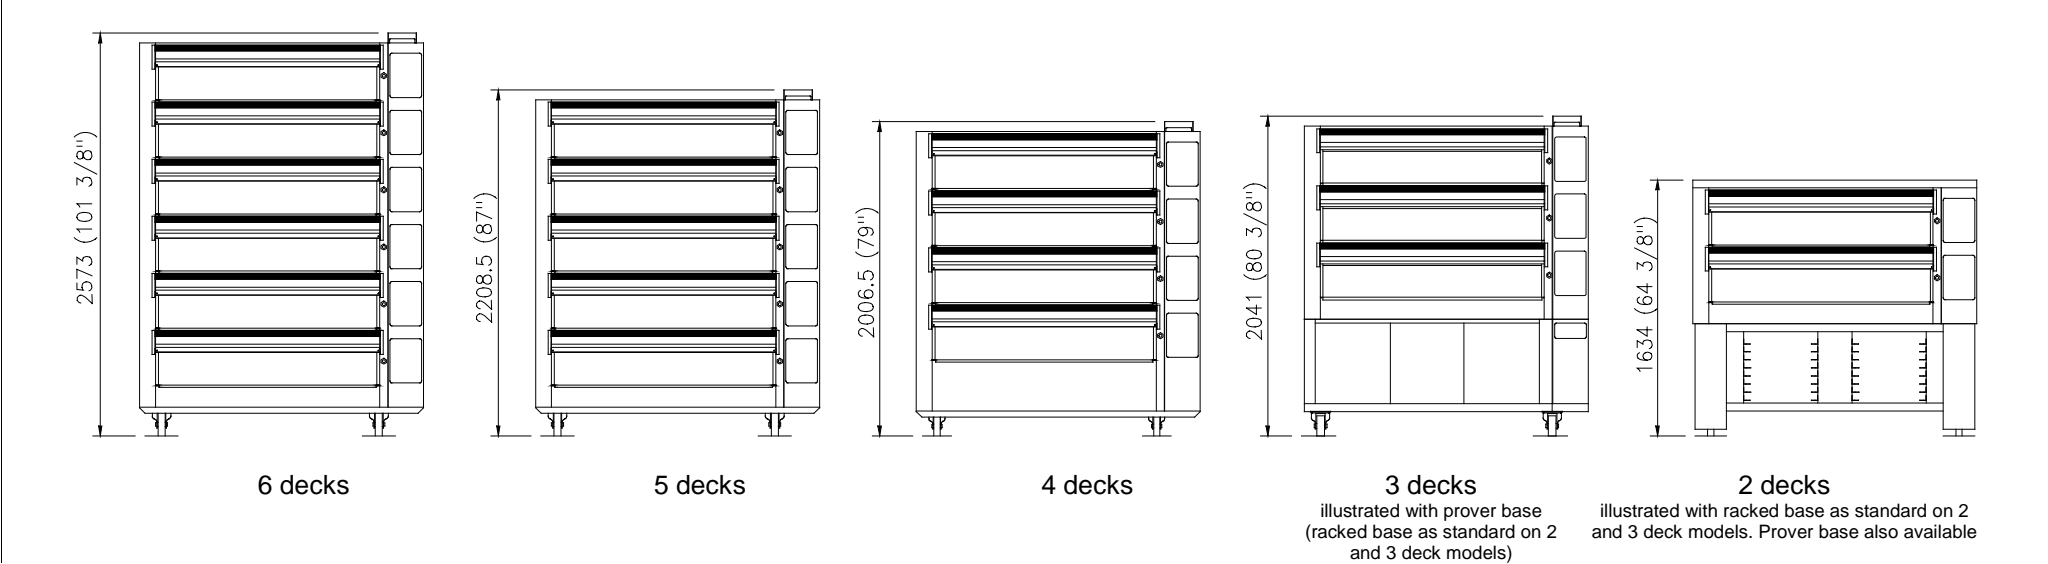

Guide to *Compacta* Deck Oven dimensions

Height*

* All oven models are illustrated with 8" (high crown) doors.

Width/Depth

Please note: allow extra space if opting for Water Drop or Ultra Steam Spray, as illustrated on the above diagrams