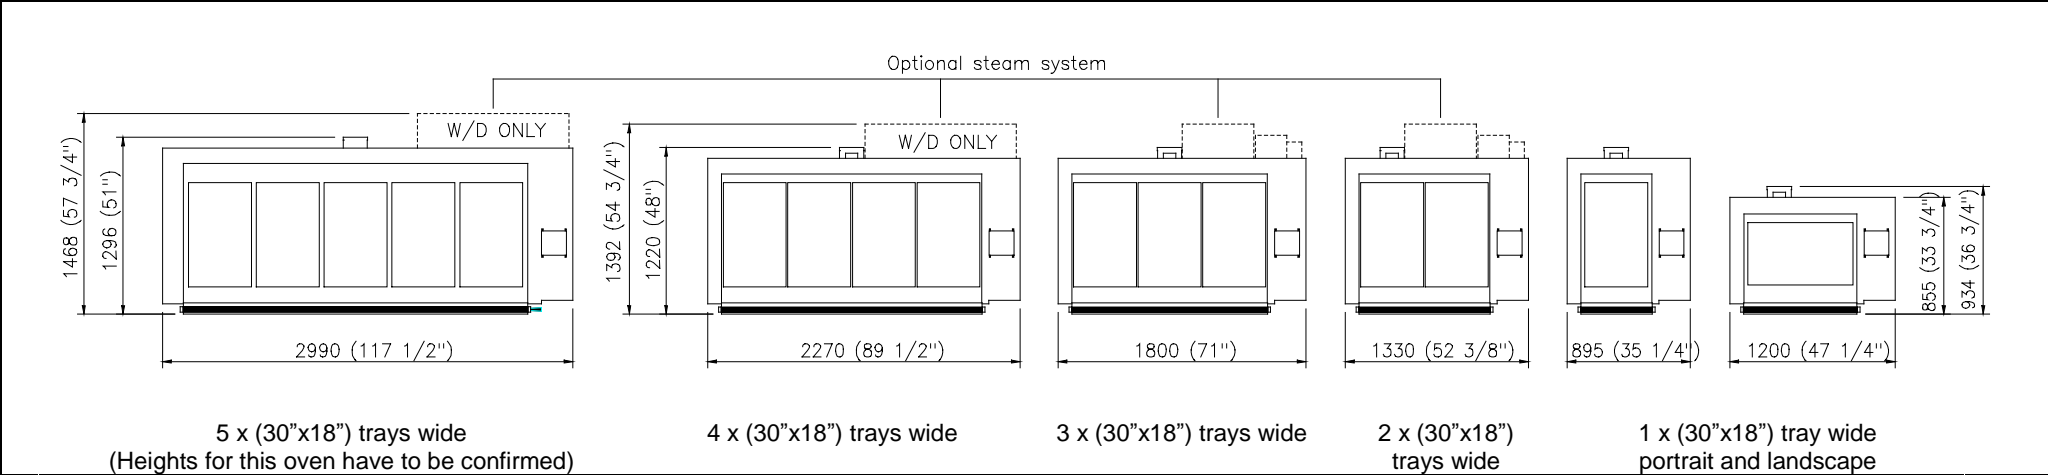

Guide to *Compacta* Deck Oven dimensions

Height*

* All oven models are illustrated with 8" (high crown) doors.

Width/Depth

Please note: allow extra space if opting for Water Drop or Ultra Steam Spray, as illustrated on the above diagrams