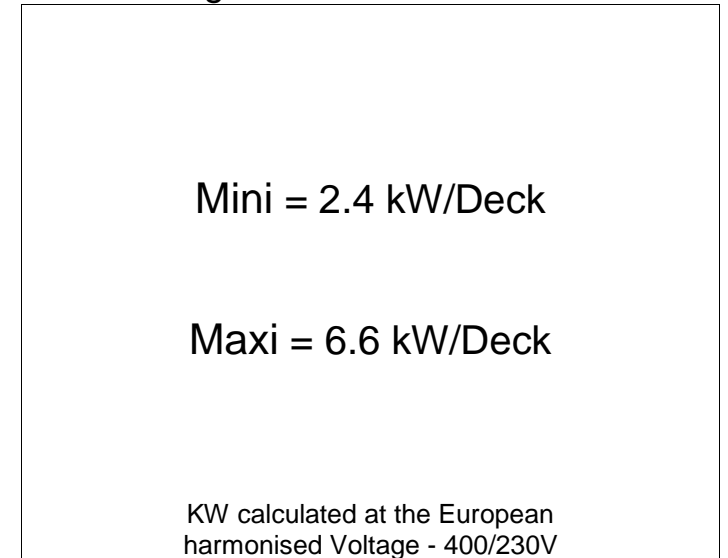

Guide to *Compacta* Pizza Oven Dimensions

Height*

*All oven models are illustrated with 6" doors.

Width/Depth

KW Loadings

**Decks can be 6" or 8" crown - increase the dimensions by 50 mm for 8" Decks