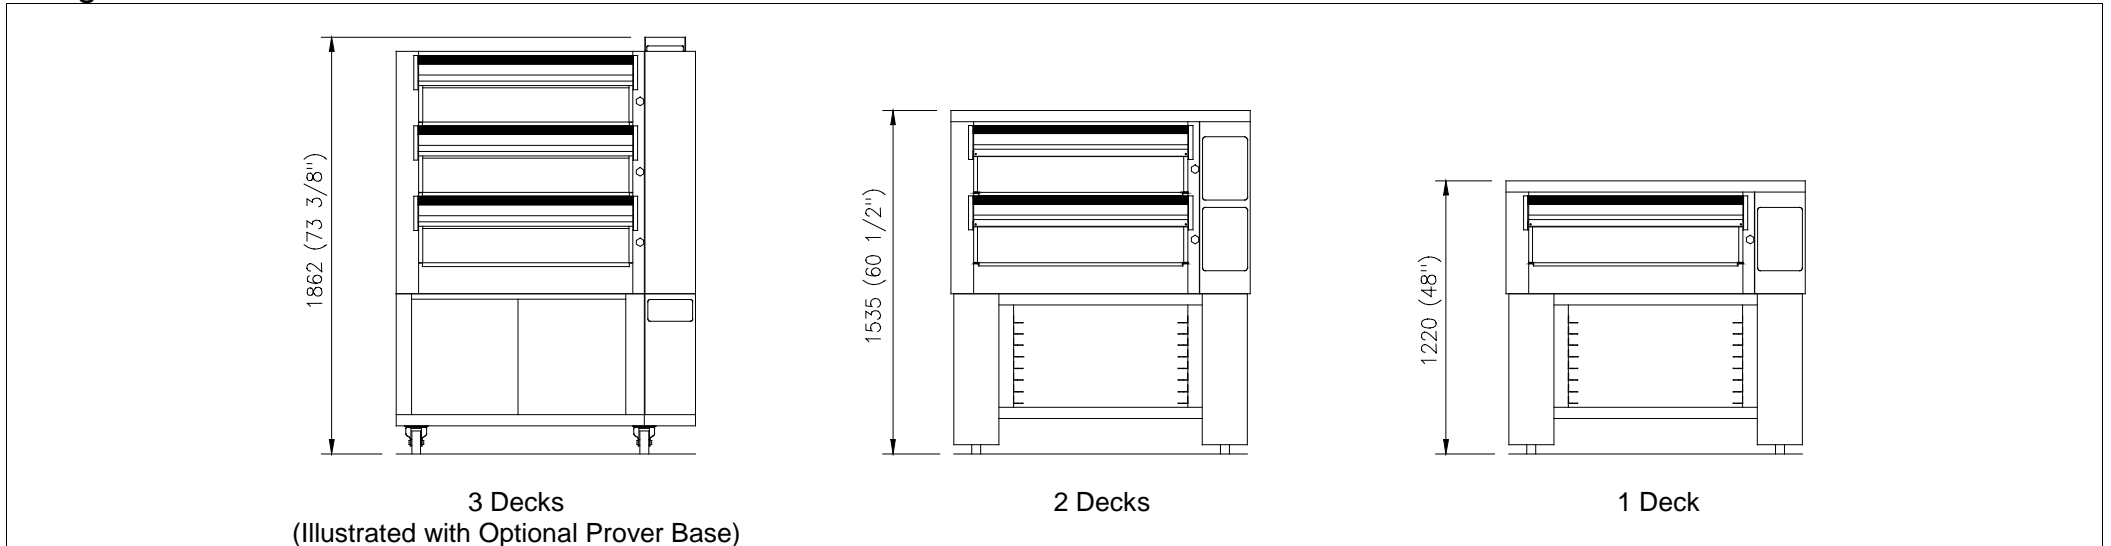

Guide to *Compacta* Pizza Oven Dimensions

Height*

*All oven models are illustrated with 6" doors.

Width/Depth

KW Loadings

**Decks can be 6" or 8" crown - increase the dimensions by 50 mm for 8" Decks