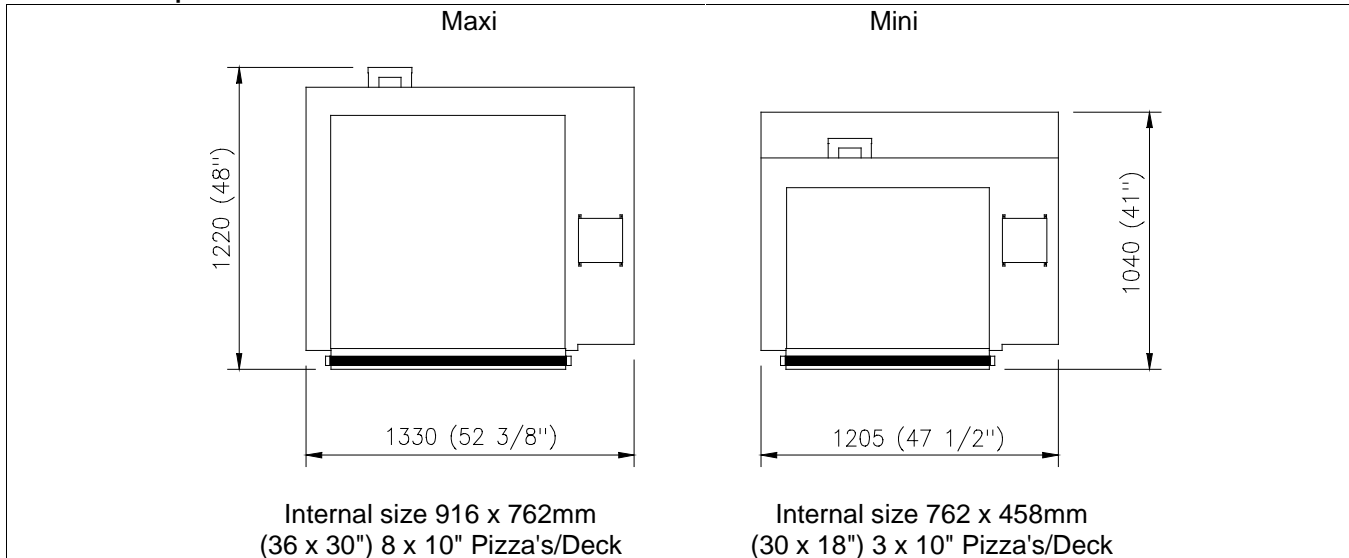

Guide to *Compacta* Pizza Oven Dimensions

Height*

*All oven models are illustrated with 6" doors.

Width/Depth

KW Loadings

**Decks can be 6" or 8" crown - increase the dimensions by 50 mm for 8" Decks