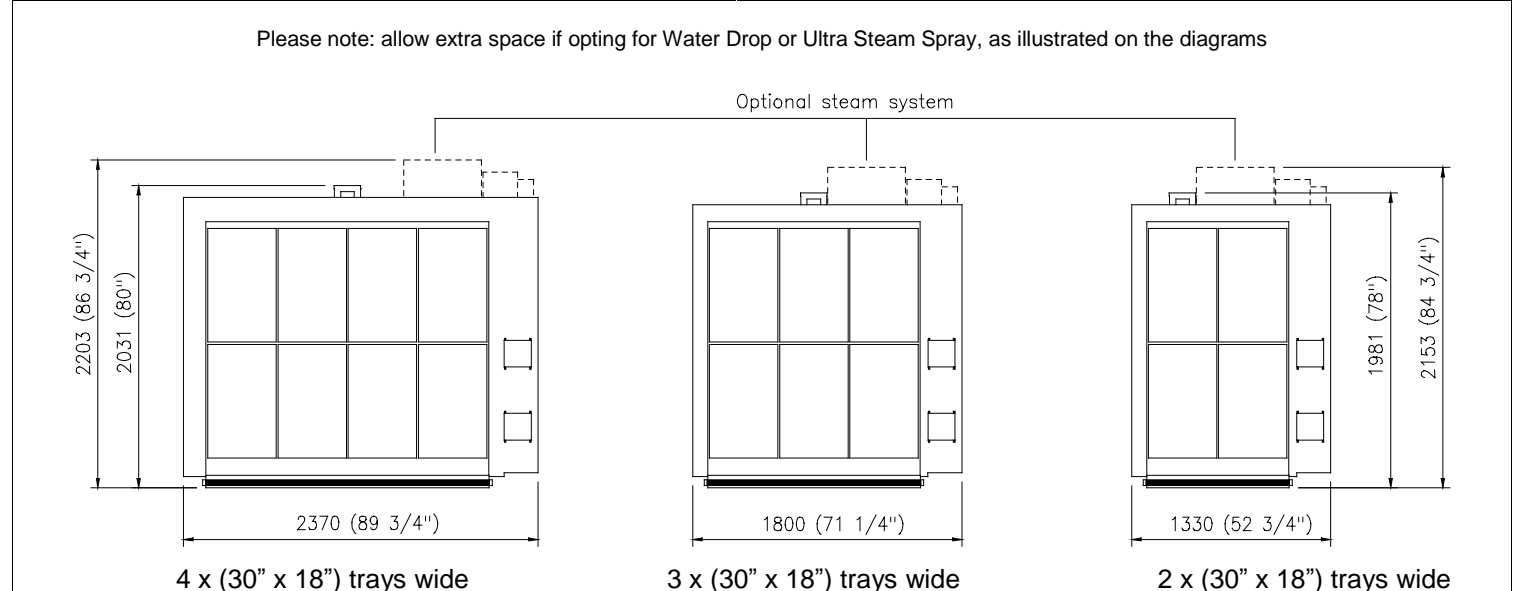

Guide to *Compacta* Deck Oven dimensions

Height

Width/Depth

Please note: allow extra space if opting for Water Drop or Ultra Steam Spray, as illustrated on the diagrams

The following standard models are available, however special sizes can be manufactured to your requirements :-

- 3-4-8 3 deck with 4 trays per deck, 8" door opening
- 4-4-8 4 deck with 4 trays per deck, 8" door opening
- 3-6-8 3 deck with 6 trays per deck, 8" door opening
- 4-6-8 4 deck with 6 trays per deck, 8" door opening
- 3-8-8 3 deck with 8 trays per deck, 8" door opening
- 4-8-8 4 deck with 8 trays per deck, 8" door opening
- 3-10-8 3 deck with 10 trays per deck, 8" door opening
- 4-10-8 4 deck with 10 trays per deck, 8" door opening
- 3-12-8 3 deck with 12 trays per deck, 8" door opening
- 4-12-8 4 deck with 12 trays per deck, 8" door opening