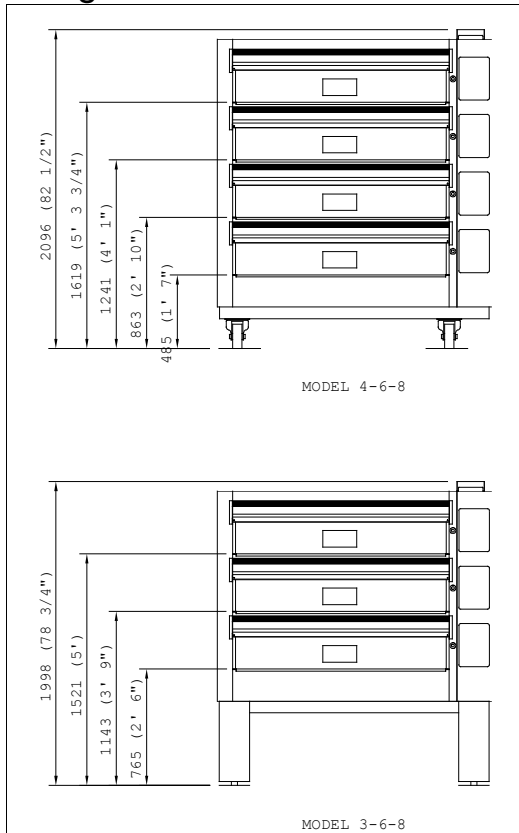

Guide to *Compacta* Deck Oven dimensions

Height

Width/Depth

Please note: allow extra space if opting for Water Drop or Ultra Steam Spray, as illustrated on the diagrams

The following standard models are available, however special sizes can be manufactured to your requirements :-

- 3-4-8 3 deck with 4 trays per deck, 8" door opening
- 4-4-8 4 deck with 4 trays per deck, 8" door opening
- 3-6-8 3 deck with 6 trays per deck, 8" door opening
- 4-6-8 4 deck with 6 trays per deck, 8" door opening
- 3-8-8 3 deck with 8 trays per deck, 8" door opening
- 4-8-8 4 deck with 8 trays per deck, 8" door opening
- 3-10-8 3 deck with 10 trays per deck, 8" door opening
- 4-10-8 4 deck with 10 trays per deck, 8" door opening
- 3-12-8 3 deck with 12 trays per deck, 8" door opening
- 4-12-8 4 deck with 12 trays per deck, 8" door opening