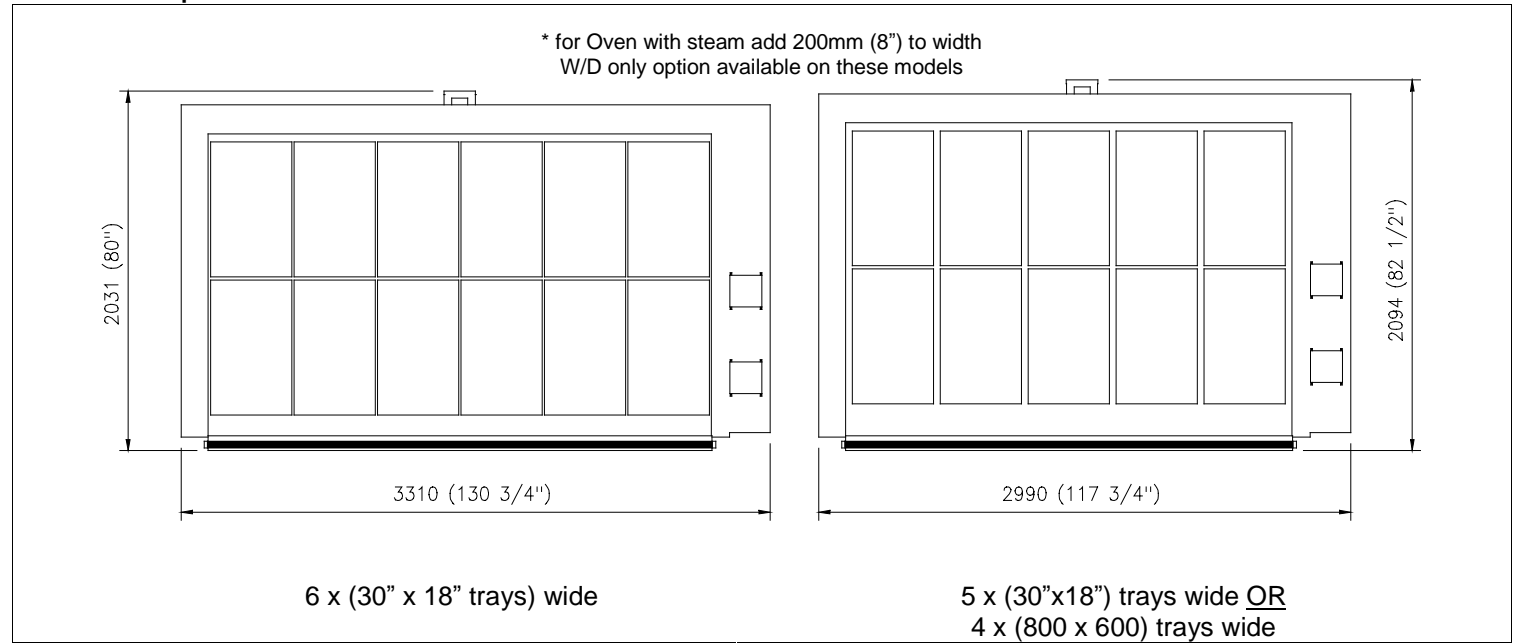

Guide to *Compacta* Deck Oven dimensions

Height

Width/Depth

Please note: allow extra space if opting for Water Drop or Ultra Steam Spray, as illustrated on the diagrams

The following standard models are available, however special sizes can be manufactured to your requirements :-

- 3-4-8 3 deck with 4 trays per deck, 8" door opening
- 4-4-8 4 deck with 4 trays per deck, 8" door opening
- 3-6-8 3 deck with 6 trays per deck, 8" door opening
- 4-6-8 4 deck with 6 trays per deck, 8" door opening
- 3-8-8 3 deck with 8 trays per deck, 8" door opening
- 4-8-8 4 deck with 8 trays per deck, 8" door opening
- 3-10-8 3 deck with 10 trays per deck, 8" door opening
- 4-10-8 4 deck with 10 trays per deck, 8" door opening
- 3-12-8 3 deck with 12 trays per deck, 8" door opening
- 4-12-8 4 deck with 12 trays per deck, 8" door opening