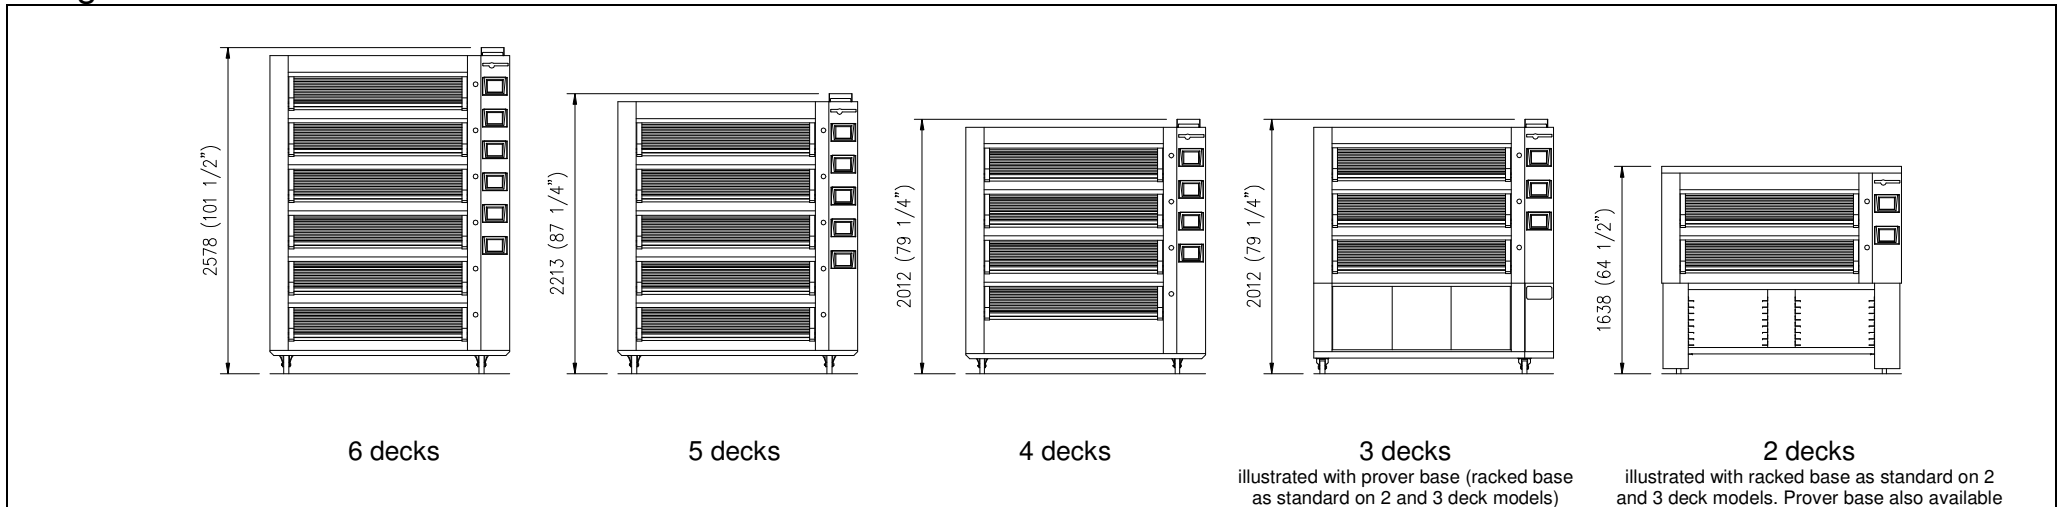

# Guide to Compact a Single Depth Deck Oven dimensions

## Height\*

\* All oven models are illustrated with 8" (high crown) doors.

## Width/Depth

**Please note:** allow extra space if opting for Water Drop or Ultra Steam Spray, as illustrated on the above diagrams