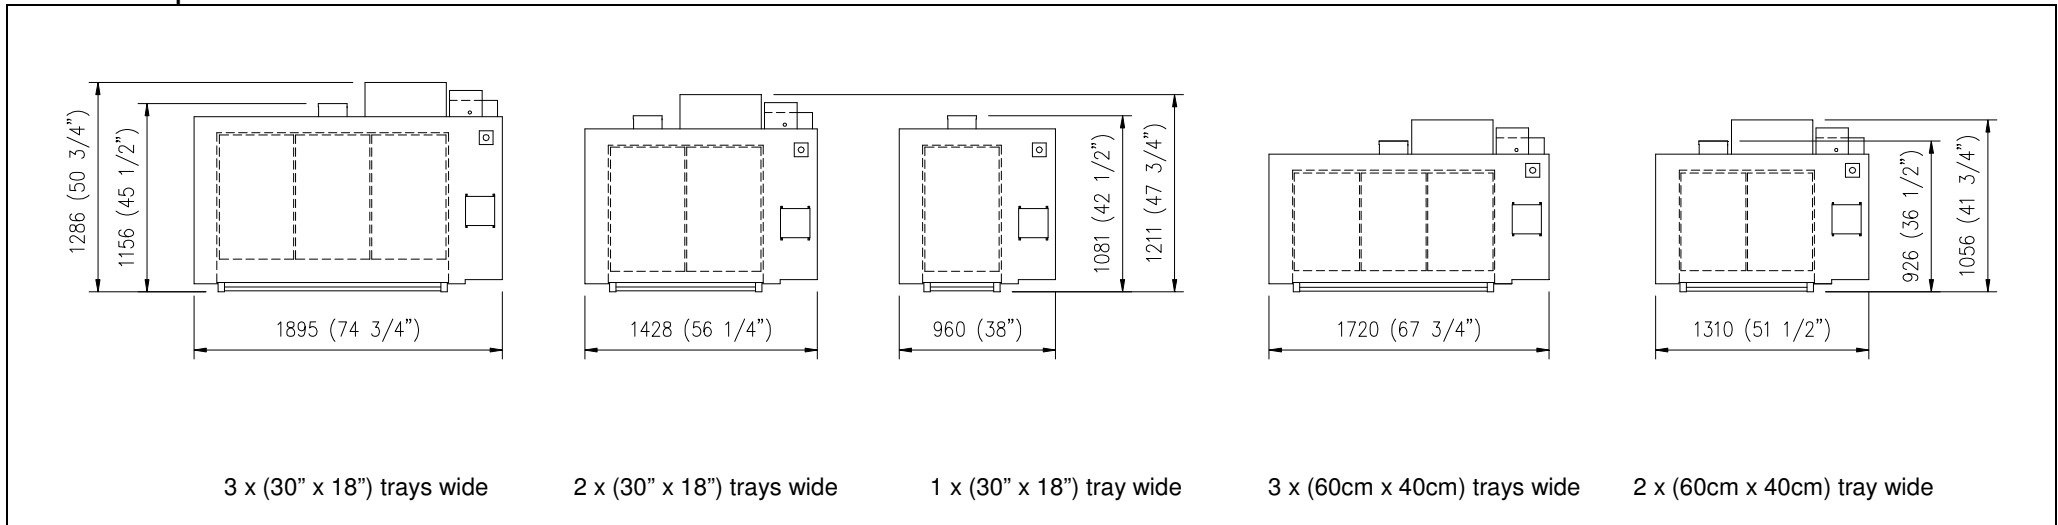

# Guide to Compact a Single Depth Deck Oven dimensions

## Height\*

\* All oven models are illustrated with 8" (high crown) doors.

## Width/Depth

**Please note:** allow extra space if opting for Water Drop or Ultra Steam Spray, as illustrated on the above diagrams