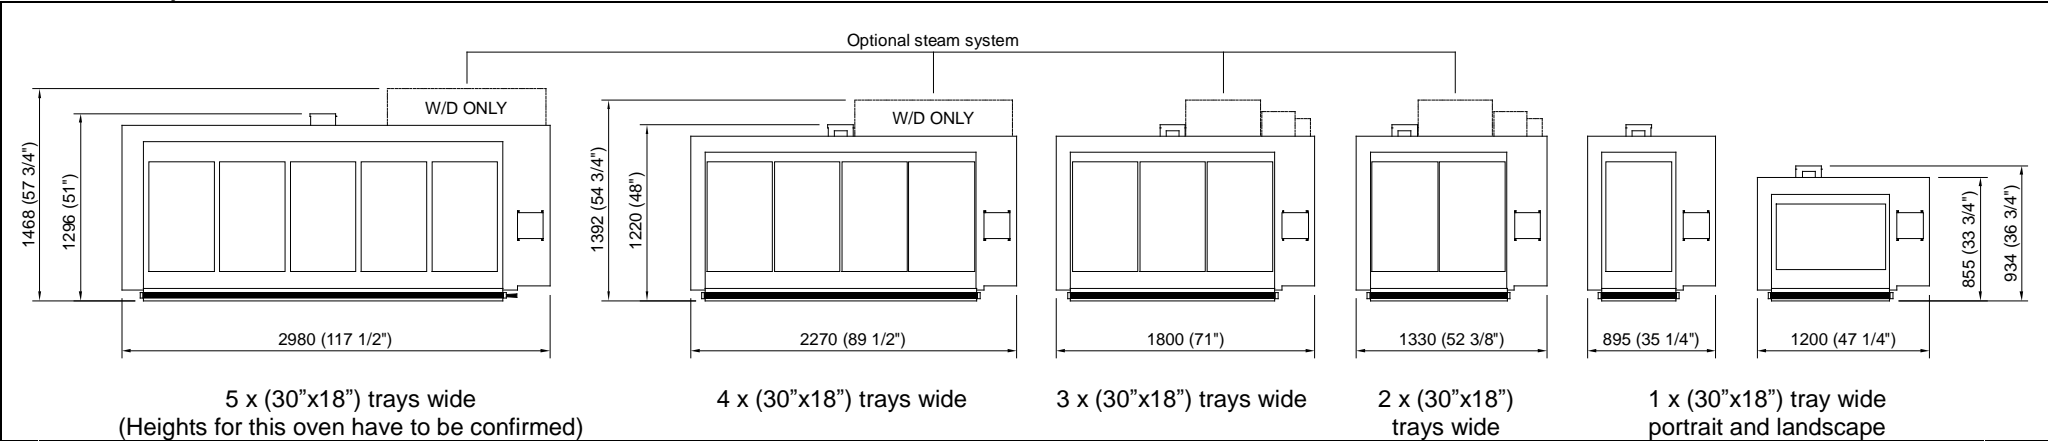

# Guide to *Compacta* Deck Oven dimensions

## Height\*

\* All oven models are illustrated with 8" (high crown) doors.

## Width/Depth

**Please note:** allow extra space if opting for Water Drop or Ultra Steam Spray, as illustrated on the above diagrams