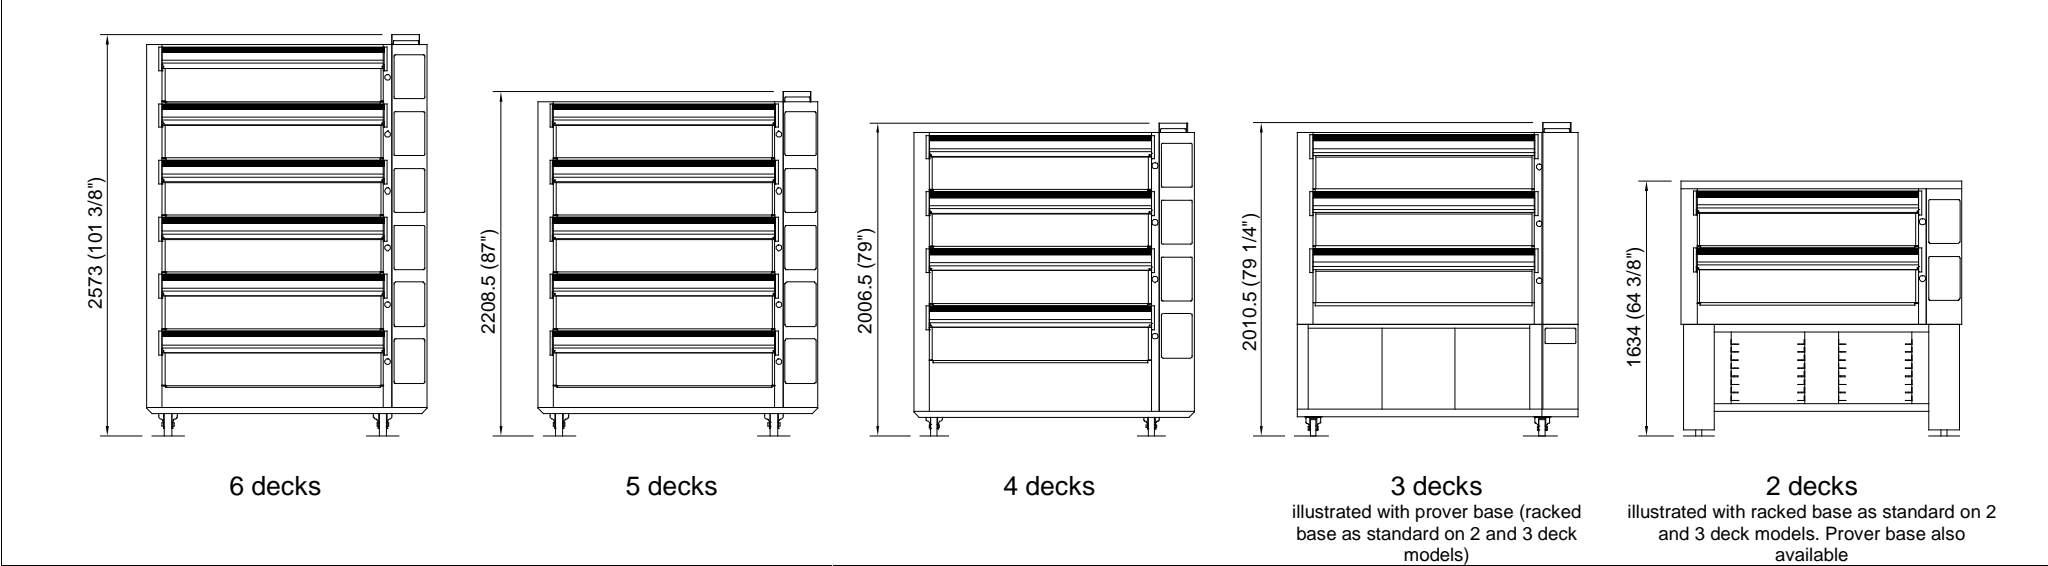

# Guide to *Compacta* Deck Oven dimensions

## Height\*

\* All oven models are illustrated with 8" (high crown) doors.

## Width/Depth

**Please note:** allow extra space if opting for Water Drop or Ultra Steam Spray, as illustrated on the above diagrams