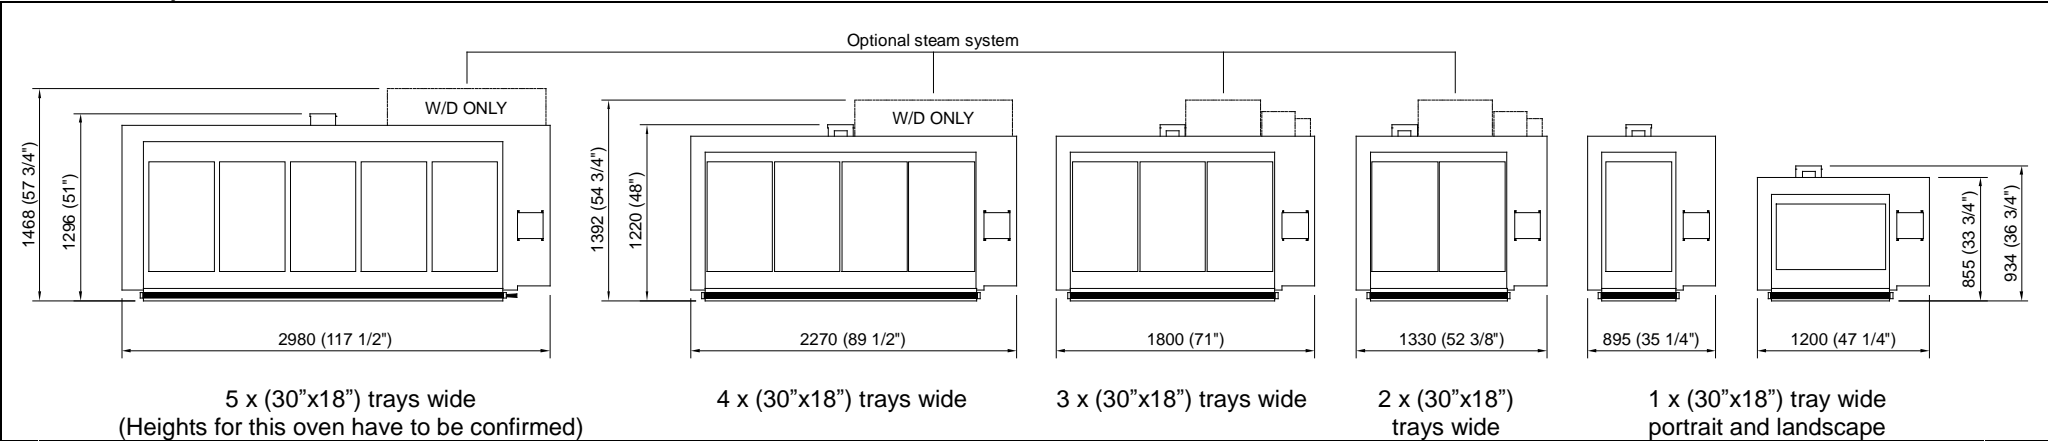

Guide to *Compacta* Deck Oven dimensions

Height*

* All oven models are illustrated with 8" (high crown) doors.

Width/Depth

Please note: allow extra space if opting for Water Drop or Ultra Steam Spray, as illustrated on the above diagrams