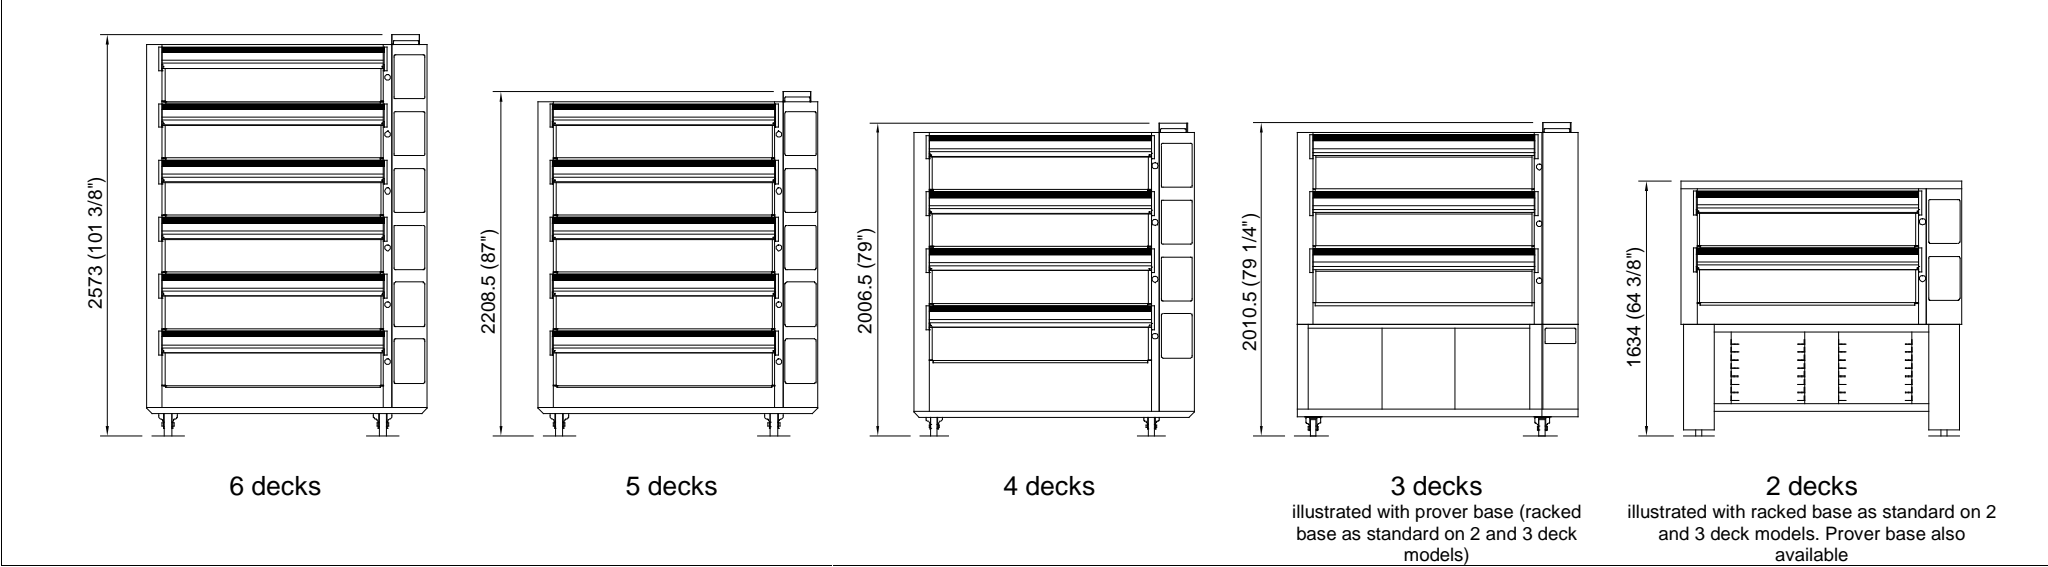

Guide to *Compacta* Deck Oven dimensions

Height*

* All oven models are illustrated with 8" (high crown) doors.

Width/Depth

Please note: allow extra space if opting for Water Drop or Ultra Steam Spray, as illustrated on the above diagrams