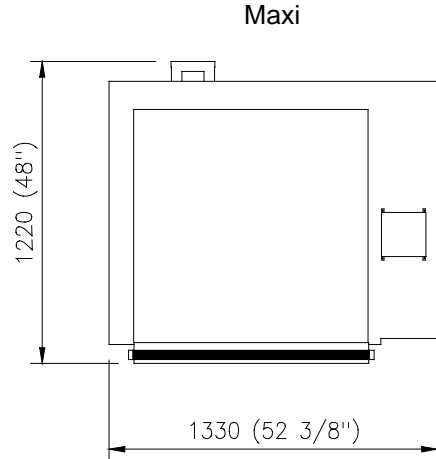

Guide to *Compacta* Pizza Oven Dimensions

Height*

3 Decks
(Illustrated with Optional Prover Base)

2 Decks

1 Deck

*All oven models are illustrated with 6" doors.

Width/Depth

Internal size 916 x 762mm
(36 x 30") 8 x 10" Pizza's/Deck

Internal size 762 x 458mm
(30 x 18") 3 x 10" Pizza's/Deck

KW Loadings

Mini = 2.4 kW/Deck

Maxi = 6.6 kW/Deck

KW calculated at the European
harmonised Voltage - 400/230V

**Decks can be 6" or 8" crown - increase the dimensions by 50 mm for 8" Decks