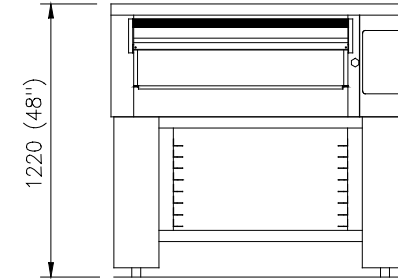

Guide to *Compacta* Pizza Oven Dimensions

Height*

3 Decks
(Illustrated with Optional Prover Base)

2 Decks

1 Deck

*All oven models are illustrated with 6" doors.

Width/Depth

Internal size 916 x 762mm
(36 x 30") 8 x 10" Pizza's/Deck

Internal size 762 x 458mm
(30 x 18") 3 x 10" Pizza's/Deck

KW Loadings

Mini = 2.4 kW/Deck

Maxi = 6.6 kW/Deck

KW calculated at the European
harmonised Voltage - 400/230V

**Decks can be 6" or 8" crown - increase the dimensions by 50 mm for 8" Decks