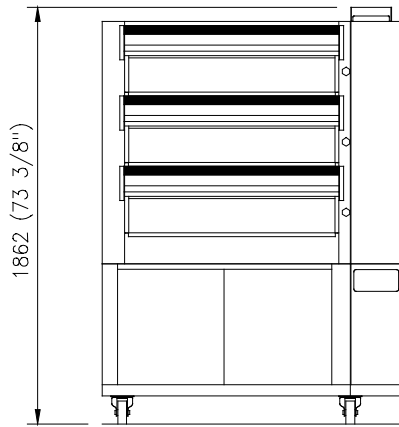

Guide to *Compacta* Pizza Oven Dimensions

Height*

3 Decks
(Illustrated with Optional Prover Base)

2 Decks

1 Deck

*All oven models are illustrated with 6" doors.

Width/Depth

Internal size 916 x 762mm
(36 x 30") 8 x 10" Pizza's/Deck

Internal size 762 x 458mm
(30 x 18") 3 x 10" Pizza's/Deck

KW Loadings

Mini = 2.4 kW/Deck

Maxi = 6.6 kW/Deck

KW calculated at the European
harmonised Voltage - 400/230V

**Decks can be 6" or 8" crown - increase the dimensions by 50 mm for 8" Decks