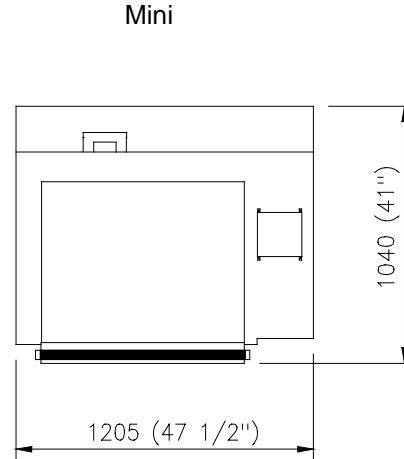

Guide to *Compacta* Pizza Oven Dimensions

Height*

3 Decks
(Illustrated with Optional Prover Base)

2 Decks

1 Deck

*All oven models are illustrated with 6" doors.

Width/Depth

Internal size 916 x 762mm
(36 x 30") 8 x 10" Pizza's/Deck

Internal size 762 x 458mm
(30 x 18") 3 x 10" Pizza's/Deck

KW Loadings

Mini = 2.4 kW/Deck

Maxi = 6.6 kW/Deck

KW calculated at the European
harmonised Voltage - 400/230V

**Decks can be 6" or 8" crown - increase the dimensions by 50 mm for 8" Decks