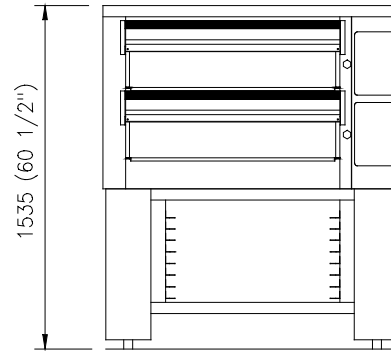

Guide to *Compacta* Pizza Oven Dimensions

Height*

3 Decks
(Illustrated with Optional Prover Base)

2 Decks

1 Deck

*All oven models are illustrated with 6" doors.

Width/Depth

Internal size 916 x 762mm
(36 x 30") 8 x 10" Pizza's/Deck

Internal size 762 x 458mm
(30 x 18") 3 x 10" Pizza's/Deck

KW Loadings

Mini = 2.4 kW/Deck

Maxi = 6.6 kW/Deck

KW calculated at the European
harmonised Voltage - 400/230V

**Decks can be 6" or 8" crown - increase the dimensions by 50 mm for 8" Decks