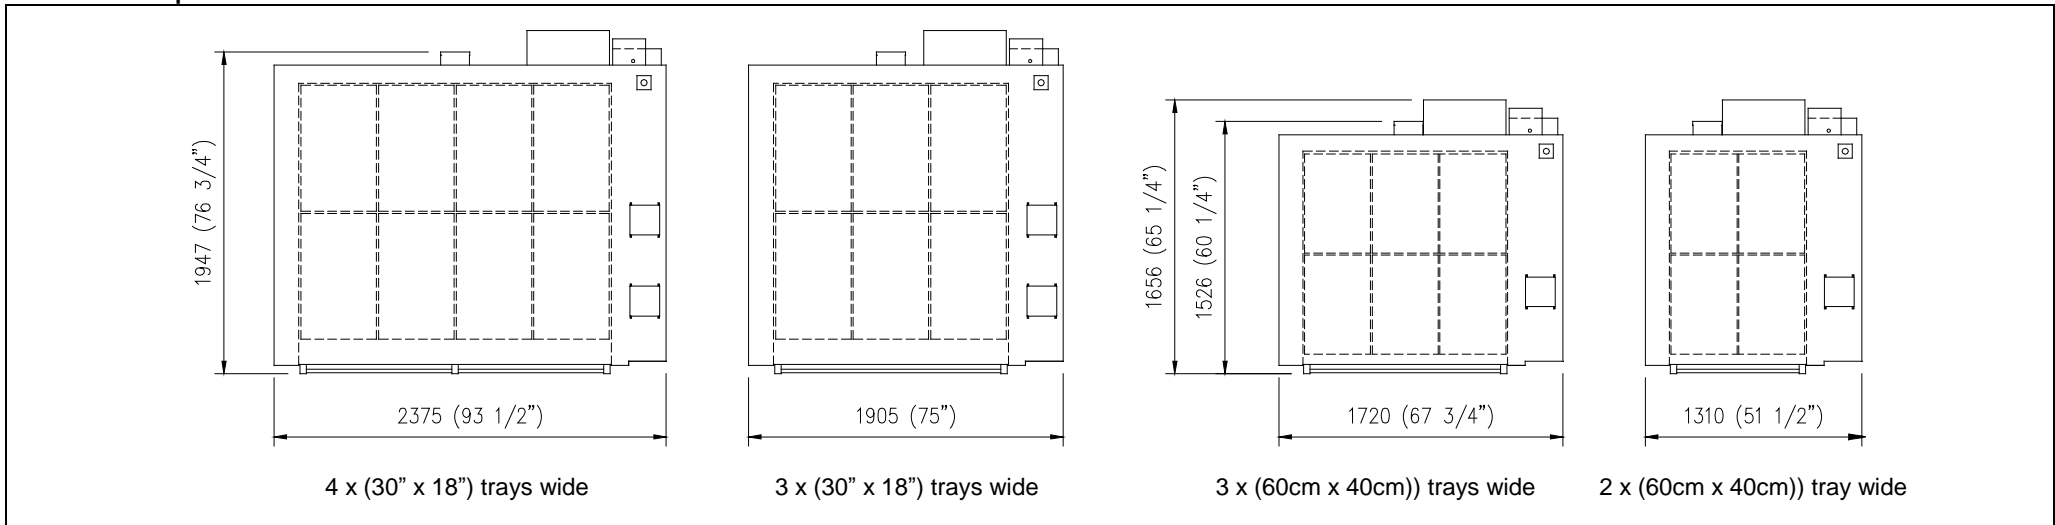

# Guide to *Compacta* Double Depth Bake Off Oven dimensions

Height\*

\* All oven models are illustrated with 8" (high crown) doors.

Width/Depth

**Please note:** allow extra space if opting for Water Drop or Ultra Steam Spray, as illustrated on the above diagrams