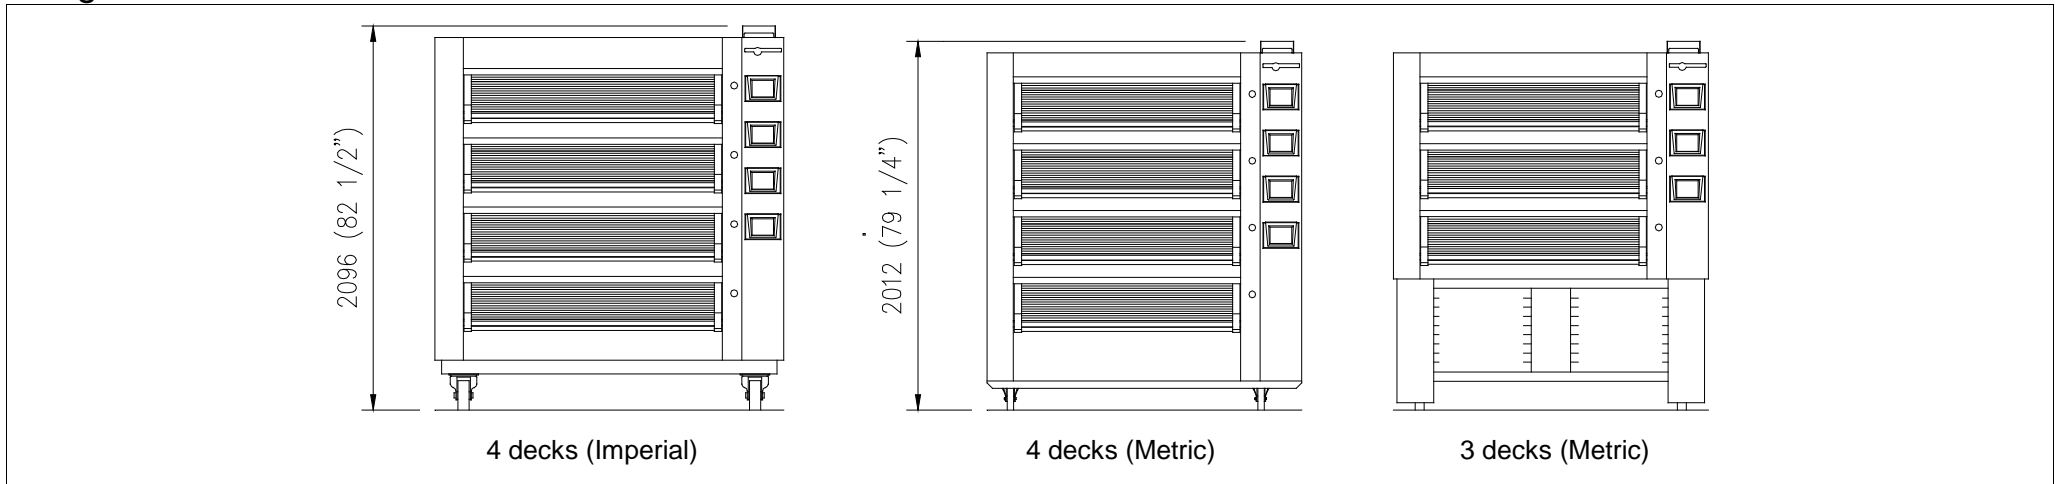

# Guide to *Compacta* Double Depth Bake Off Oven dimensions

Height\*

\* All oven models are illustrated with 8" (high crown) doors.

Width/Depth

**Please note:** allow extra space if opting for Water Drop or Ultra Steam Spray, as illustrated on the above diagrams